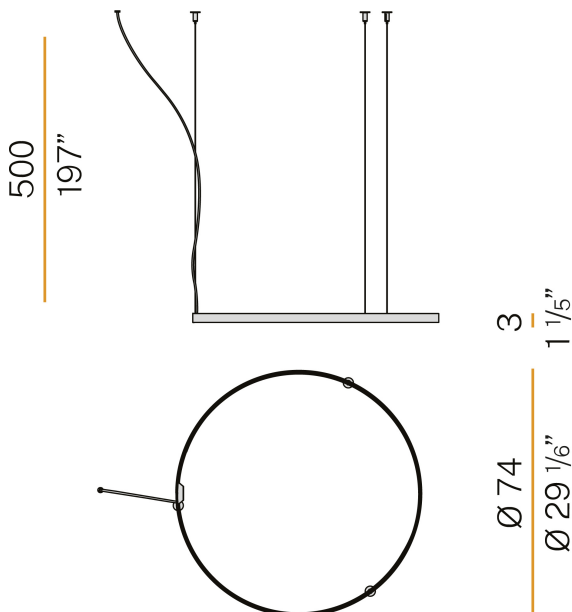

PANZERI

Zero Round

24V DC
M03317.075.0410

Data sheet

CODE	M03317.075.0410
SYSTEM POWER CONSUMPTION	34W
EFFICACY	89.97lm/W
LIGHT SOURCE	LED
LIGHT SOURCE LIFETIME	L70 (B50) 60.000h
COLOUR TEMPERATURE	3000K Ra>90
LIGHT DISTRIBUTION	diffused
POWER SUPPLY	24V DC
DRIVER	remote not included
NOMINAL LUMINOUS FLUX	4252lm
LUMEN OUTPUT	3059lm
EFFICIENCY	71.9%
WEIGHT	1,12 Kg
PROTECTION DEGREE	IP20
COLOUR TOLLERANCES	SDCM 3
PACKING DIMENSIONS (CM)	83,0 x 83,0 x 10,0

Single or multiple suspension lighting fixture for interiors, with direct and indirect light emission.

Bended extruded aluminium structure in white, black, bronze, mat brass or titanium polyacrylic paint.

Extruded polycarbonate diffuser with opaline finish.

Suspension kit with griplocks and 5m (196,9") long steel cables.

5m (196,9") long power cable in transparent PVC.

Provided without power canopy.

Technical drawing

Polar diagram